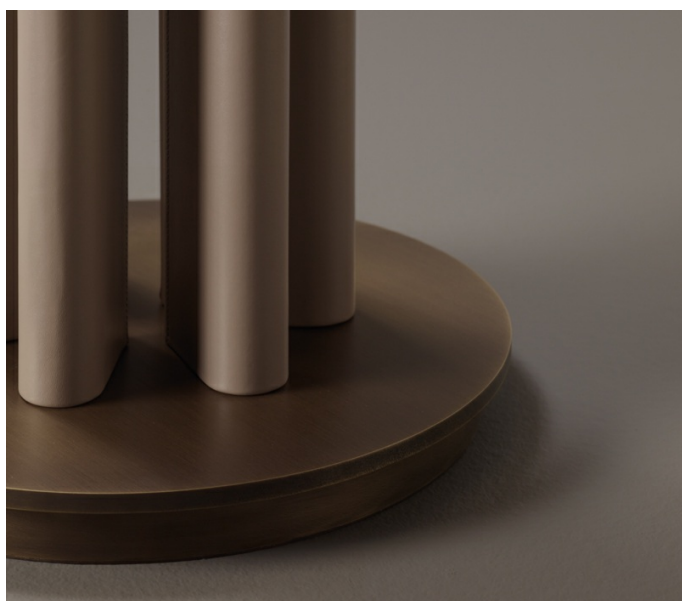

# Clori

by Davide Sozzi

Lamps / Amaranthine Tales / 2017

## Timeless emotions

Clori is a floor lamp that belongs to the "Amaranthine Tales" collection, a tribute that Promemoria has paid to time and its indefinable and unstoppable flow.

Base and details are in smooth medium bronze, the structure is in leather or wood, the lampshade in linen, cotton or silk with hand-sewn edge.